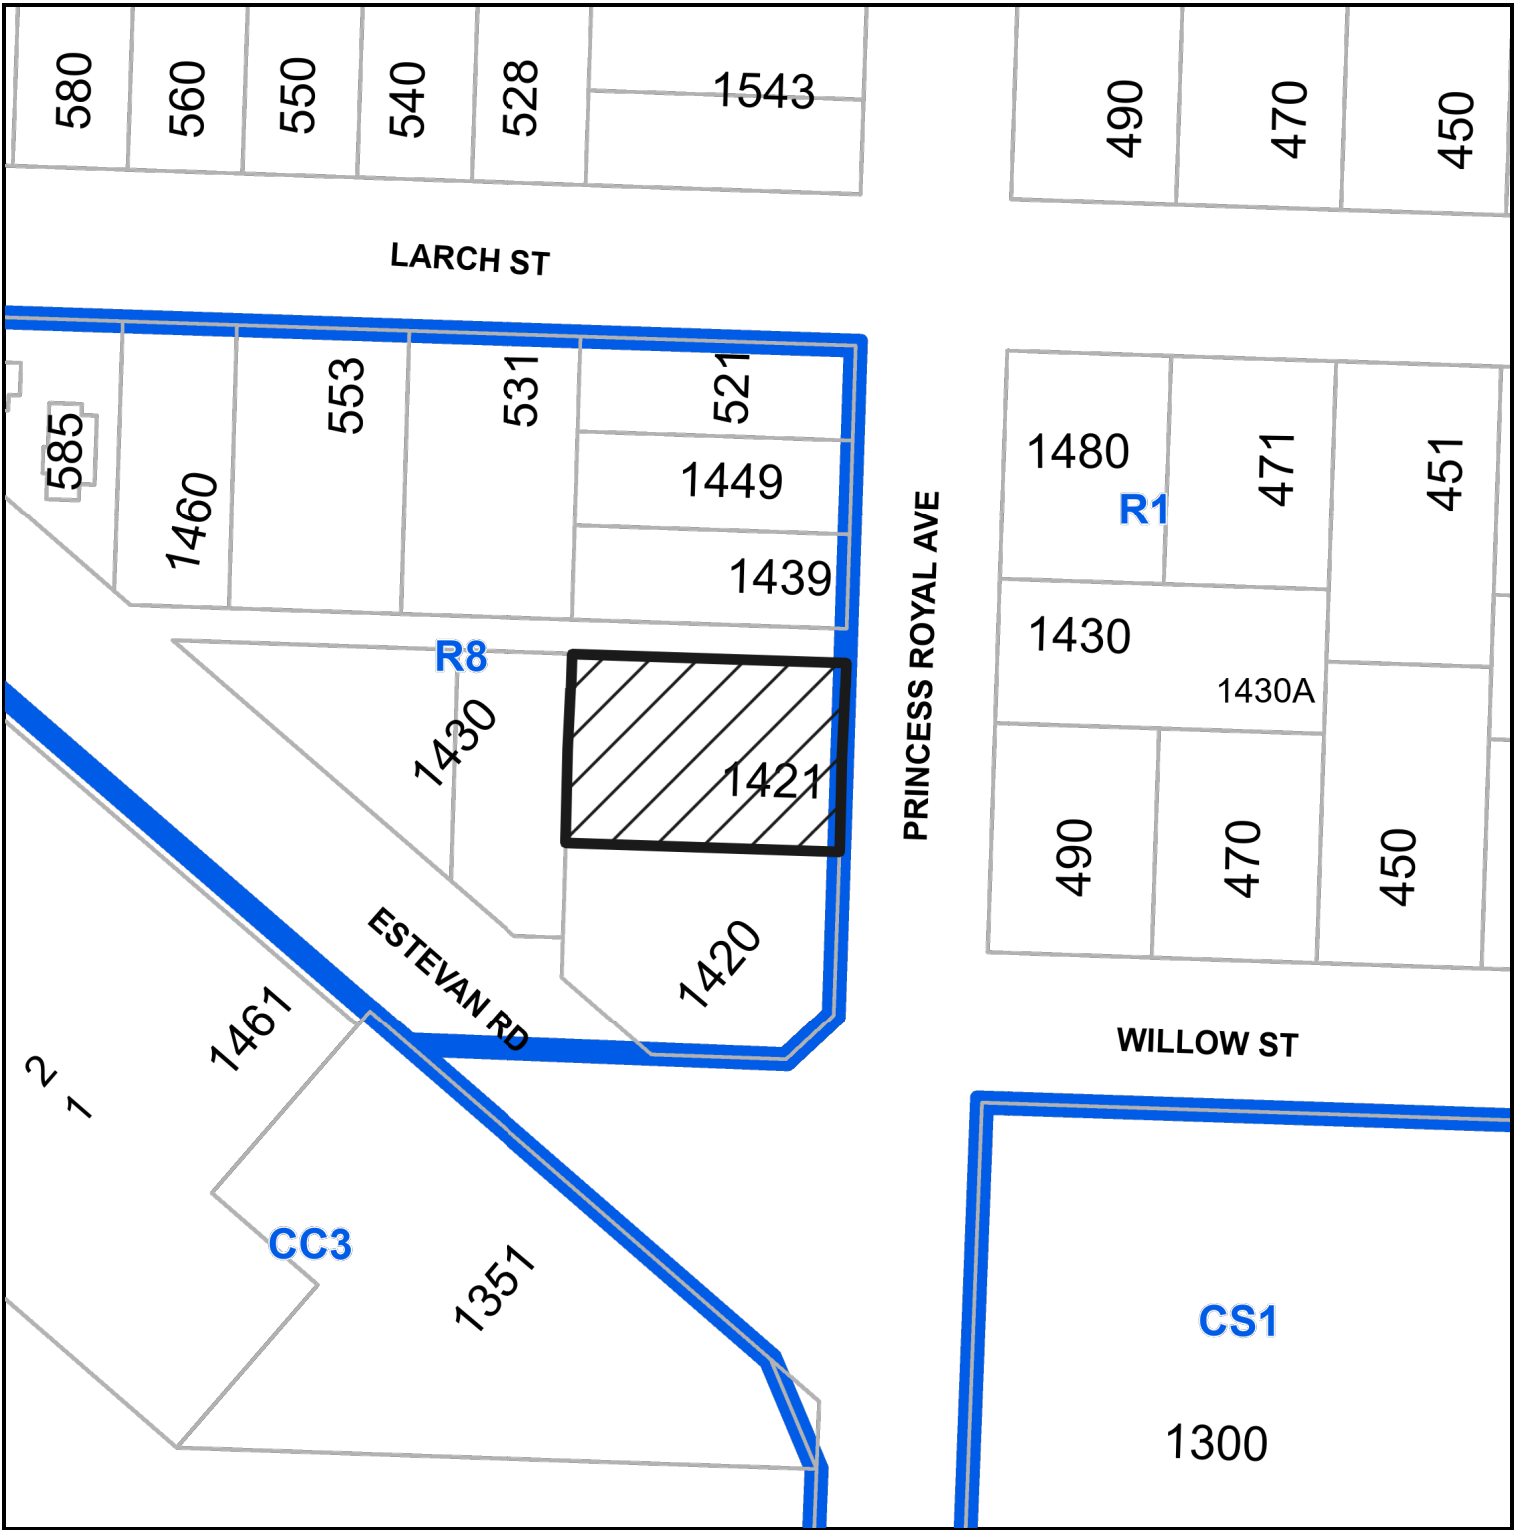

SUBJECT PROPERTY MAP

1421 Princess Royal Avenue